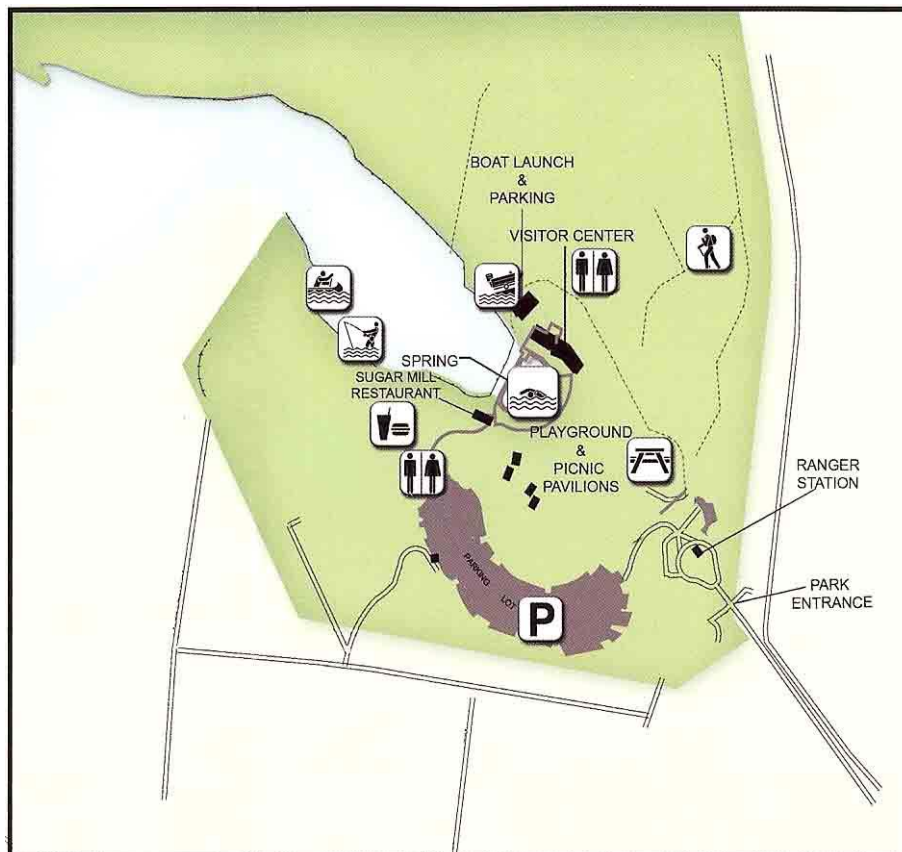

DeLeon Springs, FL Driving Directions

From Orlando Area:

Take I-4 East towards Daytona. Travel on I-4 to the junction with US 17-92 (Exit 104). Go North on US 17-92 approximately 8 miles to Hwy 15A. Turn left on Hwy 15A (turns into S. Spring Garden Ave) and travel approximately 4.5 miles to the junction of N. US 17. Turn Left on N. US 17. Travel approximately 5.5 miles to Ponce DeLeon Blvd. Turn Left on Ponce DeLeon Blvd and travel approximately 1 mile. Cross over the railroad tracks to the entrance of DeLeon Springs State Park.

DeLeon Springs State Park:

601 Ponce De Leon Blvd.
DeLeon Springs, FL 32130
(386) 985-4212

<http://www.floridastateparks.org/deleonsprings/default.cfm>

DeLeon Springs, FL Map